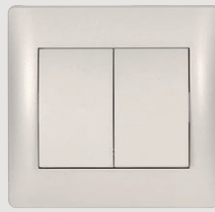

11041
11051