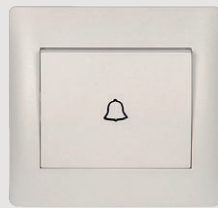

11191

11181

11181B

11181C

**IP20**

**FUNCTIONAL PART "RHYME" SERIES**

Catalogue number	Product category	Type	Colour	Rated current In (A)	Packing/Box (pcs)
11011	C	1 button 1 way switch	White metallic	10	10/100
11021	C	1 button 2 way switch	White metallic	10	10/100
11341	C	1 button cross switch	White metallic	10	10/100
11041	C	2 buttons 1 way switch	White metallic	10	10/100
11051	C	2 buttons 2 way switch	White metallic	10	10/100
11721	C	3 buttons 1 way switch	White metallic	10	10/100
11171A	C	curtain control switch	White metallic	-	10/100
11411	C	sensor switch	White metallic	-	10/100
11191	C	dimmer switch	White metallic	-	10/80
11181	C	door bell switch	White metallic	-	10/100
11181B	C	door bell switch with name card	White metallic	-	10/100
11181C	C	Push light switch	White metallic	10	10/100