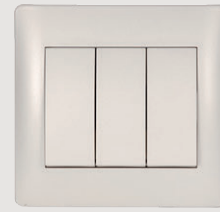

11721

IP20

FUNCTIONAL PART "RHYME" SERIES

Catalogue number	Product category	Type	Colour	Rated current In (A)	Packing/Box (pcs)
11011	C	1 button 1 way switch	White metallic	10	10/100
11021	C	1 button 2 way switch	White metallic	10	10/100
11341	C	1 button cross switch	White metallic	10	10/100
11041	C	2 buttons 1 way switch	White metallic	10	10/100
11051	C	2 buttons 2 way switch	White metallic	10	10/100
11721	C	3 buttons 1 way switch	White metallic	10	10/100
11171A	C	curtain control switch	White metallic	-	10/100
11411	C	sensor switch	White metallic	-	10/100
11191	C	dimmer switch	White metallic	-	10/80
11181	C	door bell switch	White metallic	-	10/100
11181B	C	door bell switch with name card	White metallic	-	10/100
11181C	C	Push light switch	White metallic	10	10/100

In case of insufficient quantity in stock of any item listed on this page, the delivery time after order confirmation will be 90 days.