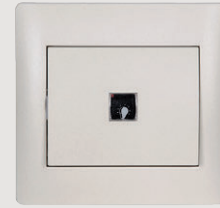

11191

11181

11181B

11181C

**IP20**

**FUNCTIONAL PART "RHYME" SERIES**

Catalogue number	Product category	Type	Colour	Rated current In (A)	Packing/Box (pcs)
11011	C	1 button 1 way switch	White metallic	10	10/100
11021	C	1 button 2 way switch	White metallic	10	10/100
11341	C	1 button cross switch	White metallic	10	10/100
11041	C	2 buttons 1 way switch	White metallic	10	10/100
11051	C	2 buttons 2 way switch	White metallic	10	10/100
11721	C	3 buttons 1 way switch	White metallic	10	10/100
11171A	C	curtain control switch	White metallic	-	10/100
11411	C	sensor switch	White metallic	-	10/100
11191	C	dimmer switch	White metallic	-	10/80
11181	C	door bell switch	White metallic	-	10/100
11181B	C	door bell switch with name card	White metallic	-	10/100
11181C	C	Push light switch	White metallic	10	10/100