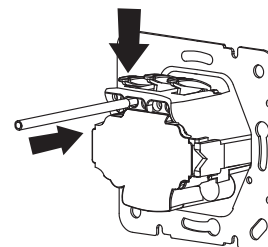

screwless type socket

* is not compatible with another decorative frame or frame designed for more than one functional part

In case of insufficient quantity in stock of any item listed on this page, the delivery time after order confirmation will be 90 days.