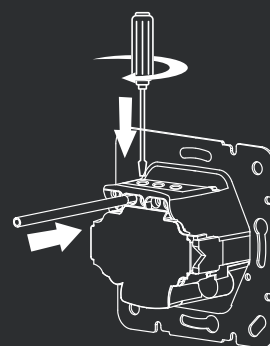

IP20

FUNCTIONAL PART PLUS PANEL "CITY" SERIES

Catalogue number	Product category	Type	Colour	Rated current In (A)	Packing/Box (pcs)
190011	C	1 button 1 way switch	White	10	10/100
190011L	C	1 button 1 way switch with light	White	10	10/100
190021	C	1 button 2 way switch	White	10	10/100
190021L	C	1 button 2 way switch with light	White	10	10/100
190031	C	1 button cross switch	White	10	10/100
190041	C	2 buttons 1 way switch	White	10	10/100
190051	C	2 buttons 2 way switch	White	10	10/100
190064	C	3 buttons 1 way switch	White	10	10/100
190191	C	Dimmer switch LED 3-300W	White	-	10/60
190181	C	Door bell switch	White	-	10/100
190183	C	Push light button	White	-	10/100
190211S	C	German screw type socket	White	16	10/100
190211F	C	French screw type socket	White	16	10/100
190211D	C	German screw type socket IP44	White	16	10/100
190371S	C	German screw type socket (double)	White	16	10/60
190060	C	1 Gang cable outlet	White	16	10/100
190062	C	German screw type socket 2xUSB port	White	16	10/60
190043	C	Key card power switch *	White	10	10/60
190045	C	1-2 mode curtain control switch	White	10	10/60
190066	C	Interlock shutter switch	White	10	10/100