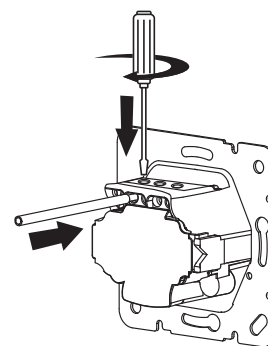

In case of insufficient quantity in stock of any item listed on this page, the delivery time after order confirmation will be 90 days.

**IP20**

**FUNCTIONAL PART PLUS PANEL "CITY" SERIES**

Catalogue number	Product category	Type	Colour	Rated current In (A)	Packing/Box (pcs)
190012	C	1 button 1 way switch	Champagne metallic	10	10/100
190012L	C	1 button 1 way switch with light	Champagne metallic	10	10/100
190022	C	1 button 2 way switch	Champagne metallic	10	10/100
190022L	C	1 button 2 way switch with light	Champagne metallic	10	10/100
190032	C	1 button cross switch	Champagne metallic	10	10/100
190069	C	1 button double pole switch	Champagne metallic	20	10/100
190042	C	2 buttons 1 way switch	Champagne metallic	10	10/100
190052	C	2 buttons 2 way switch	Champagne metallic	10	10/100
190065	C	3 buttons 1 way switch	Champagne metallic	10	10/100
190192	C	Dimmer switch LED 3-300W	Champagne metallic	-	10/60
190182	C	Door bell switch	Champagne metallic	-	10/100
190184	C	Push light button	Champagne metallic	-	10/100
190212S	C	German screw type socket	Champagne metallic	16	10/100
190212F	C	French screw type socket	Champagne metallic	16	10/100
190372S	C	German screw type socket (double)	Champagne metallic	16	10/60
190212D	C	German screw type socket IP44	Champagne metallic	16	10/100
190044	C	Key card power switch *	Champagne metallic	10	10/60
190046	C	Curtain control switch	Champagne metallic	10	10/60
190067	C	Interlock shutter switch	Champagne metallic	10	10/100