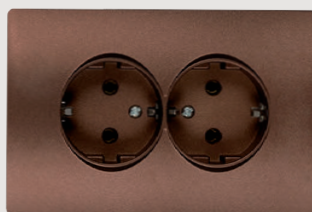

11376

IP20

FUNCTIONAL PART "RHYME" SERIES

Catalogue number	Product category	Type	Colour	Rated current In (A)	Packing/Box (pcs)
11216	C	German type socket	Coffee metallic	16	10/100
11216C	C	German type socket with cover	Coffee metallic	16	10/100
11376	C	German type socket (double)	Coffee metallic	16	10/50
11266	C	Phone socket RJ11	Coffee metallic		10/100
11746	C	Phone socket RJ11 - double	Coffee metallic		10/100
11736	C	Phone socket RJ11 + computer socket RJ45	Coffee metallic		10/100
11286	C	Computer socket (cat5e) RJ45	Coffee metallic		10/100
112866E	C	Computer socket RJ45 (CAT6e)	Coffee metallic		10/100
11716	C	Computer socket RJ45 - double	Coffee metallic		10/100
11256	C	TV socket	Coffee metallic		10/100
11686	C	TV socket+FM socket + SAT socket*	Coffee metallic		10/100
11336	C	Key card power switch *	Coffee metallic		10/100

* is not compatible with another decorative frame or frame designed for more than one functional part

In case of insufficient quantity in stock of any item listed on this page, the delivery time after order confirmation will be 90 days.