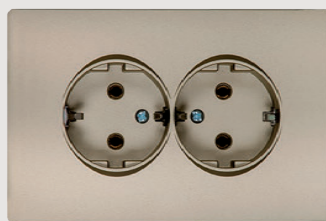

11372

IP20

FUNCTIONAL PART "RHYME" SERIES

Catalogue number	Product category	Type	Colour	Rated current In (A)	Packing/Box (pcs)
11212	C	German type socket	Champagne metallic	16	10/100
11212C	C	German type socket with cover	Champagne metallic	16	10/100
11372	C	German type socket (double)	Champagne metallic	16	10/50
11262	C	Phone socket RJ11	Champagne metallic		10/100
11742	C	Phone socket RJ11 - double	Champagne metallic		10/100
11732	C	Phone socket RJ11 + computer socket RJ45	Champagne metallic		10/100
11282	C	Computer socket (cat5e) RJ45	Champagne metallic		10/100
112826E	C	Computer socket RJ45 (CAT6e)	Champagne metallic		10/100
11712	C	Computer socket RJ45 - double	Champagne metallic		10/100
11252	C	TV socket	Champagne metallic		10/100
11682	C	TV socket+FM socket + SAT socket *	Champagne metallic		10/100
11332	C	Key card power switch *	Champagne metallic		10/100

* is not compatible with another decorative frame or frame designed for more than one functional part

In case of insufficient quantity in stock of any item listed on this page, the delivery time after order confirmation will be 90 days.