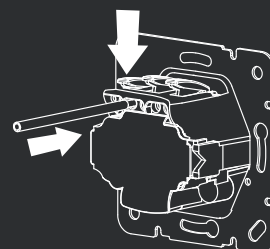

screwless type socket

*is not compatible with another decorative frame or frame designed for more than one functional part

In case of insufficient quantity in stock of any item listed on this page, the delivery time after order confirmation will be 90 days.